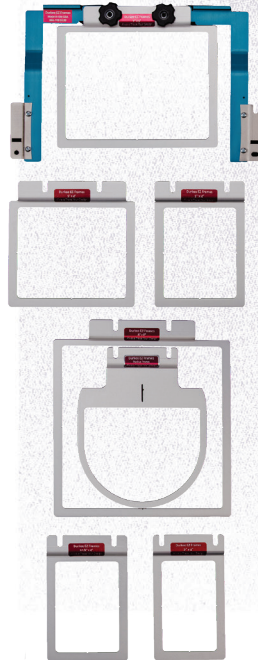

Take your Side Hustle to the next level with

SIDE HUSTLE

SUPERSTAR

ACCESSORY BUNDLE
PRIOACCBNDL

Pair this accessory bundle with the PRI055X machine for the ultimate experience. ^

PR Stand
PRNSTD2

Durkee 7-Piece EZ Frames
SAEZ7MN

Wide Cap Frame and Driver Set
PRPCFI

Entrepreneur Pro X
PRI055X

^Machine sold separately.

PROMOTIONAL FINANCING AVAILABLE*
when purchased with the PRI055x machine.

brother
at your side

CRUSH YOUR CREATIVE EMBROIDERY GOALS

Side Hustle Superstar Accessory Bundle (PRIOACCBNDL) Includes:

PR Stand

Designed for use with the PR1055X, this attractive metal stand helps provide a stable base for your machine.

- Wide table area with rounded edges
- Extra storage for all your large frames
- Secures to your machine with locks to resist vibration while in use
- Locking wheels allow for easy moving and transportation
- Height-adjustable legs
- Space for the cap frame, which is ideal for prepping hats for embroidery
- Large shelf has supportive dividers for convenient hoop storage, and storage for accessories, instruction books and small supplies

PRNSTD2

Wide Cap Frame and Driver Set

Provides expanded embroidery area, allowing you to stitch caps virtually ear-to-ear.

- Total embroidery area is 14" x 2-3/8" (60mm x360mm)
- Expanded embroidering area for caps
- Convenient snap-on hoop
- Includes wide cap frame, cap frame driver, and mounting jig