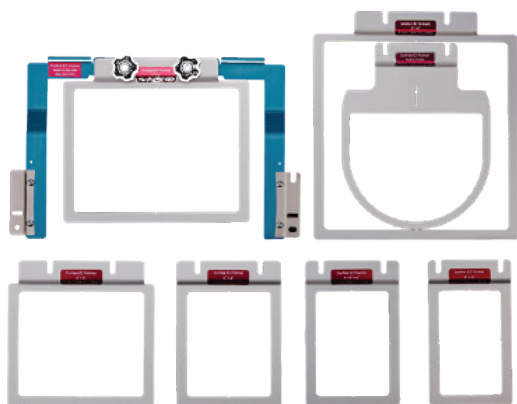

Side Hustle Superstar Accessory Bundle (PRIOACCBNDL) Includes:

PR Stand

Designed for use with the PR1055X, this attractive metal stand helps provide a stable base for your machine.

- Wide table area with rounded edges
- Extra storage for all your large frames
- Secures to your machine with locks to resist vibration while in use
- Locking wheels allow for easy moving and transportation
- Height-adjustable legs
- Space for the cap frame, which is ideal for prepping hats for embroidery
- Large shelf has supportive dividers for convenient hoop storage, and storage for accessories, instruction books and small supplies

PRNSTD2

Wide Cap Frame and Driver Set

Provides expanded embroidery area, allowing you to stitch caps virtually ear-to-ear.

- Total embroidery area is 14" x 2-3/8" (60mm x360mm)
- Expanded embroidering area for caps
- Convenient snap-on hoop
- Includes wide cap frame, cap frame driver, and mounting jig

PRPCF1

Durkee 7-Piece EZ Frames Combo Pack

Simple, yet effective way to hoop your more difficult-to-hoop items. Frames hold your fabric in place with our adhesive stabilizer and start stitching.

- Stitch comfortably up to 1,000 stitches per minute
- Durable frames with 3/16" anodized aluminum
- 7-piece set comes with the Main Attachment Arm, (1) 2" x 4", (1) 2.5" x 4", (1) 3" x 4", (1) 5" x 4", (1) 7" x 5", and (1) 8" x 8" hoops, and Cap Back/Radius frame
- Comes with Durkee's limited lifetime replacement warranty
- Adhesive stabilizer, SA5820 or SA5815 is required. Additional purchase required