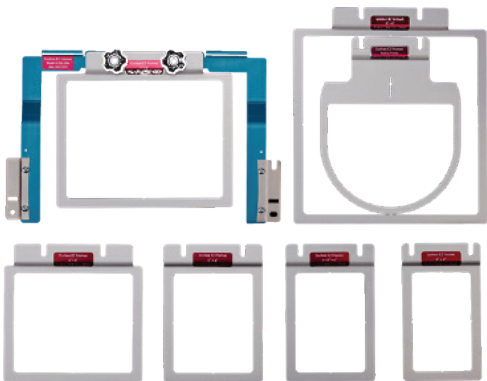

SAEZ7MN

brothersews.com

/brothersews

brother
at your side

*Offer applies to single-receipt qualifying purchases made at participating authorized Brother dealer locations between September 3, 2024- March 3, 2025. Refurbished or used machines do not qualify. Accessories may be included in single-receipt qualifying purchase. Purchase must be made using a Sewing & More credit card. A promo fee, equal to 2% of the amount financed at time of purchase, will be shown as a separate transaction on your billing statement and included in the balance subject to this promo. Any taxes, delivery or other charges included in the amount financed will increase the related promo fee and the required monthly payments. For example, a $950 purchase with $50 in taxes and shipping costs, will be charged a promo fee equal to $20 and $1,020 will be charged to your account. No interest will be charged on the amount financed (including related promo fee) and including related optional debt cancellation fees, and equal monthly payments are required on such balance until it is paid in full. The payments equal the amount financed (including related promo fee) divided by the number of months in the promo period, rounded up to the next cent. These payments may be higher than the payments that would be required if this purchase was a non-promo purchase. During the last month(s) of the promo period the required monthly payment may be reduced due to the prior months' rounding. Regular account terms apply to non-promo purchases. New Accounts as of 7/16/2024: Purchase APR 34.99%. Penalty APR 39.99%. Min Interest Charge $2. Existing cardholders: See your credit card agreement terms. Subject to credit approval. Prices set by dealer may vary. Offers are subject to change at any time without notice. ©2024 Brother International Corporation.