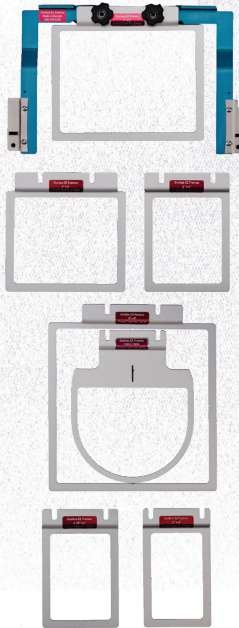

Take your Side Hustle to the next level with

SIDE HUSTLE
SEMI-PRO

ACCESSORY BUNDLE
PR6ACCBNDL

Pair this accessory bundle with the PR680W machine for the ultimate experience. ^

PR Stand
PRNSTD2

Durkee 7-Piece EZ Frames
SAEZ7MN

Universal Cap Frame Set
PRCF5

Entrepreneur W
PR680W

^Machine sold separately.

PROMOTIONAL FINANCING AVAILABLE*
when purchased with the PR680W machine.

brother
at your side

ARE YOU READY TO TAKE YOUR EMBROIDERY PASSION TO THE NEXT LEVEL?

Side Hustle Semi-Pro Accessory Bundle (PR6ACCBNDL) Includes:

PR Stand

Designed for use with the PR680W, this attractive metal stand helps provide a stable base for your machine.

- Wide table area with rounded edges
- Extra storage for all your large frames
- Secures to your machine with locks to resist vibration while in use
- Locking wheels allow for easy moving and transportation
- Height-adjustable legs
- Space for the cap frame, which is ideal for prepping hats for embroidery
- Large shelf has supportive dividers for convenient hoop storage, and storage for accessories, instruction books and small supplies

PRNSTD2

Universal Cap Frame Set

Patent-Pending Industry-First 'Scratch-Free' Universal Cap Frame Embroider more types of hats than before with the easy-to-use 'scratch-free' cap frame. Stitch an industry-leading 35% closer to the brim (6-10mm), depending on the cap.