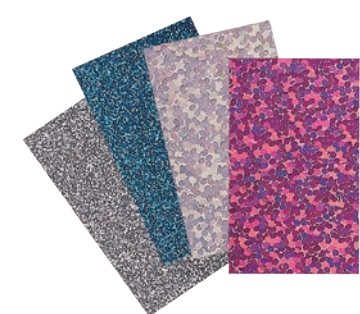

Heat Applied Cutting Materials
Embellish tote bags, hats, home décor and more with an assortment of colors and textures. Free clip art included!
MSRP \$49.99[▲]
CATSP01, CATSP02, CATG01, CATG02, CATG03, CATFM01, CATH01, CATFLO1